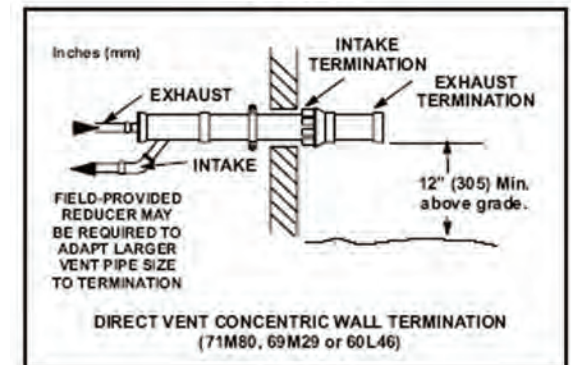

# CONCENTRIC VENT KITS

**2" Concentric  
Vent Kit**

**3" Concentric  
Vent Kit**

**For Boilers  
(90+>)**

**and**

**Furnaces  
(90+>)**

**CONTROL'D ENGINEERING**  
299 ROOSEVELT ROAD  
GLEN ELLYN, IL 60137  
(630)469-7300  
FAX (630)469-5793