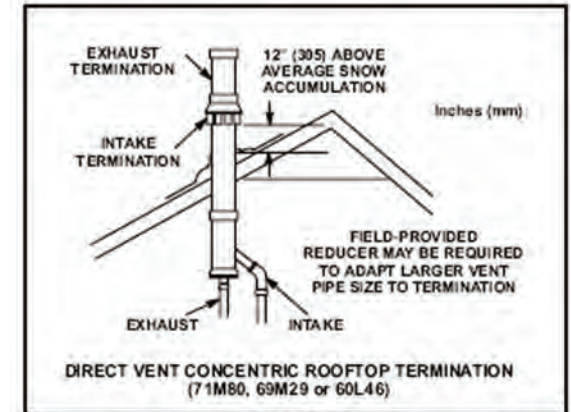

# CONCENTRIC VENT KITS

**2" Concentric  
Vent Kit**

**3" Concentric  
Vent Kit**

**For Boilers  
(90+>)**

**and**

**Furnaces  
(90+>)**

**CONTROL'D ENGINEERING**  
299 ROOSEVELT ROAD  
GLEN ELLYN, IL 60137  
(630)469-7300  
FAX (630)469-5793